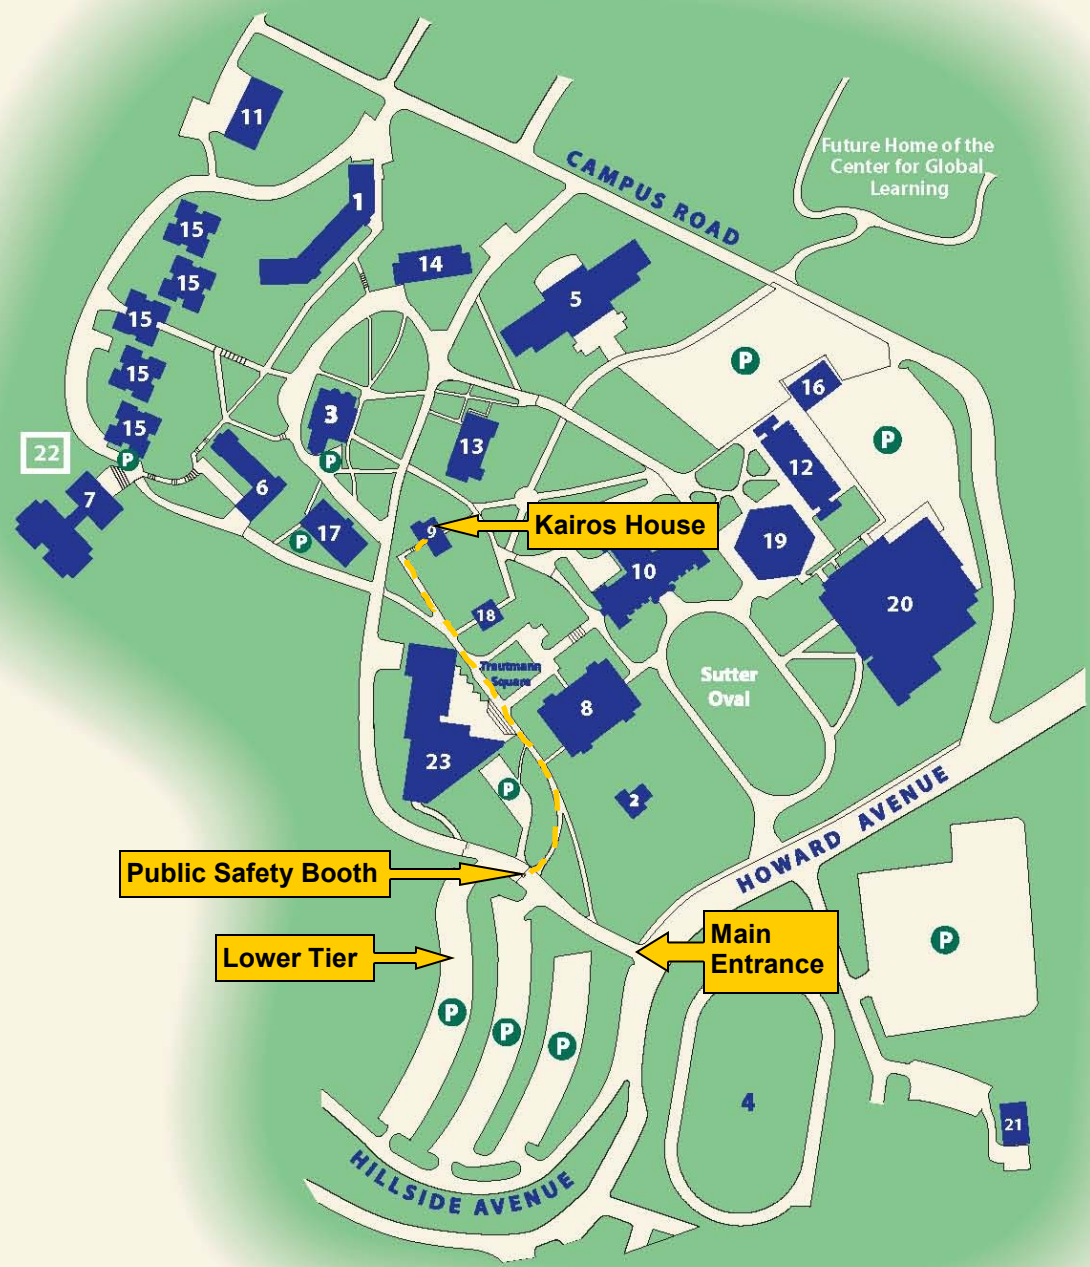

WAGNER COLLEGE CAMPUS

- P** Parking
- 1 Campus Hall
- 2 Chaplain's House
- 3 Cunard Hall
- 4 Football and Track Field
- 5 Foundation Hall
- 6 Guild Hall
- 7 Harborview Residence Hall
- 8 Horrmann Library
- 9 Kairos House
- 10 Main Hall
- 11 Maintenance Shop
- 12 Megerle Science Hall
- 13 Pape House (Admissions)
- 14 Parker Hall
- 15 Parker Towers Residence Hall
- 16 Power Plant
- 17 Reynolds House (Alumni)
- 18 Security Building
- 19 Spiro Hall
- 20 Spiro Sports Center
- 21 Stage I Theater
- 22 Tennis Courts
- 23 Union Building